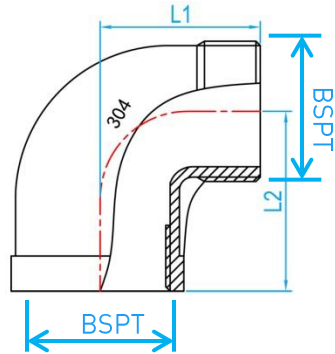

# STAINLESS STEEL 304 THREADED FITTINGS

## STRAIGHT ELBOW [MXF]

COMPLY WITH BSEN1254-2:1998  
AS/NZS 4020:2018

CROSS SECTIONAL VIEW

### DIMENSIONS

| SKU          | SIZE (inch) | L1 (mm) | L2 (mm) | WEIGHT (kg) | PCS/CTN |
|--------------|-------------|---------|---------|-------------|---------|
| SS304SE015MF | ½"BSPT      | 37      | 29      | 0.068       | 350     |
| SS304SE020MF | ¾"BSPT      | 46      | 31      | 0.098       | 200     |
| SS304SE025MF | 1"BSPT      | 47      | 36      | 0.160       | 100     |
| SS304SE035MF | 1¼"BSPT     | 54      | 44      | 0.260       | 60      |
| SS304SE042MF | 1½"BSPT     | 58      | 49      | 0.330       | 50      |
| SS304SE050MF | 2"BSPT      | 69      | 56      | 0.532       | 30      |